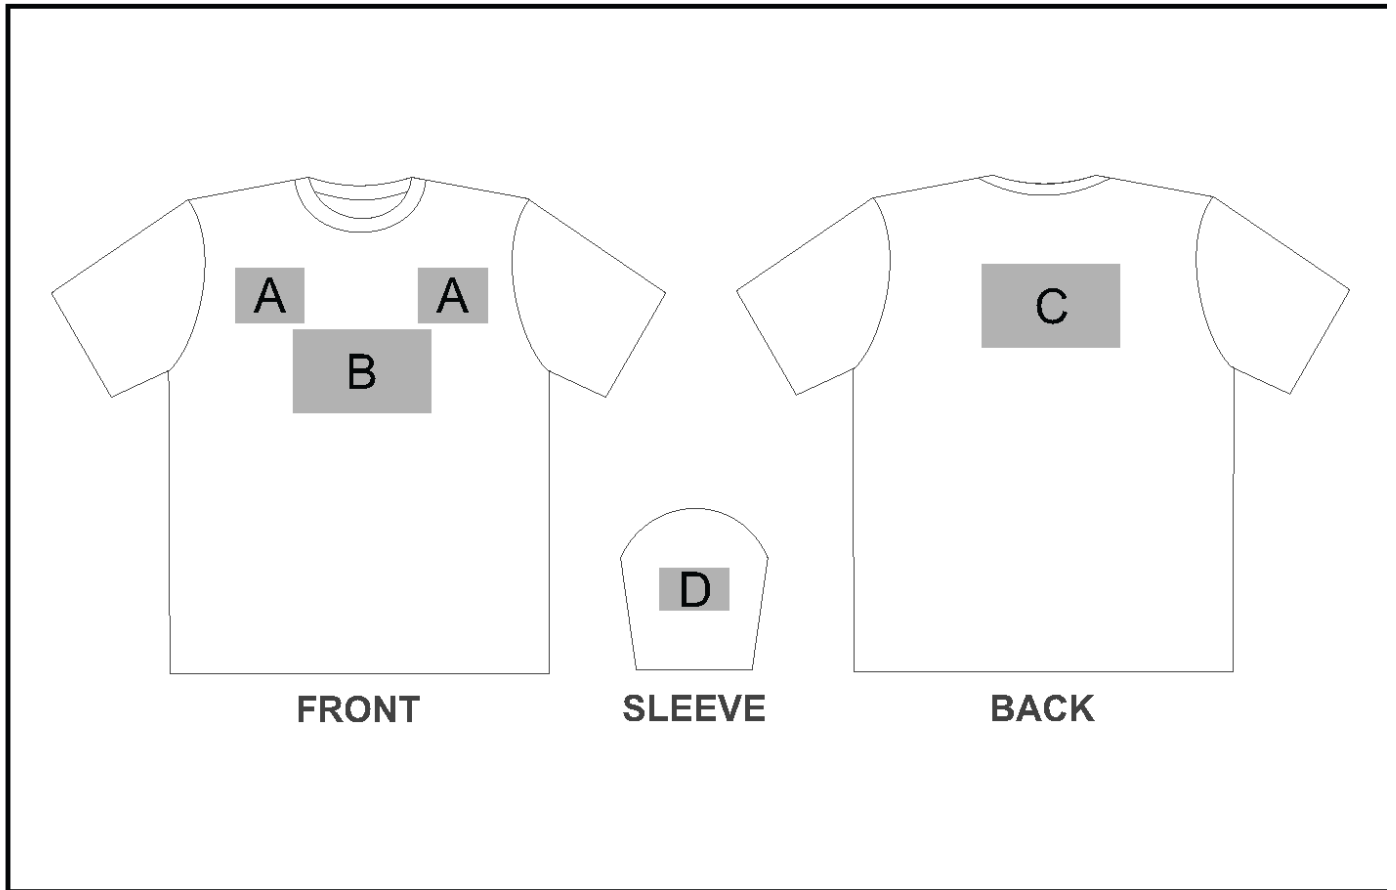

ALT-1300

Zone Hi-Viz T-Shirt

Need to know:

Branding Options:

Position A

1. Embroidery (EMB-A)
  Size: 80mm wide x 60mm high

Position D

1. Embroidery (EMB-A)
  Size: 80mm wide x 60mm high
2. Screen Print (SA)
  1 Colour
  Size: 100mm wide x 20mm high

Position C

1. Embroidery (EMB-A)
  Size: 100mm wide x 100mm high
2. Screen Print (SA)
  1 Colour
  Size: 200mm wide x 100mm high

Position B

1. Screen Print (SA)
  1 Colour
  Size: 200mm wide x 120mm high